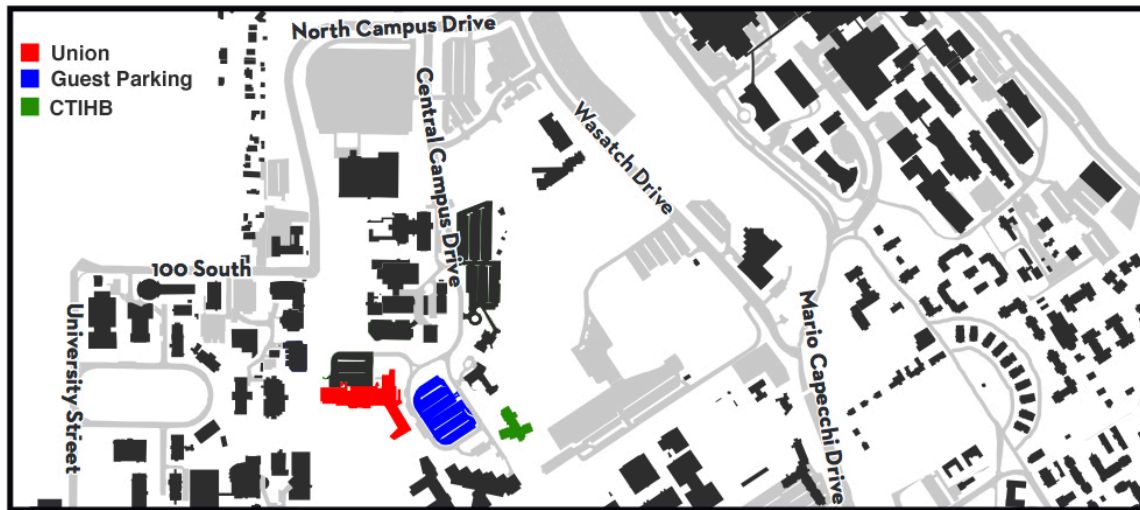

## Carolyn Tanner Irish Humanities Building Directions and Parking Asia Center and Center for Latin American Studies

215 Central Campus Drive Room 210 - Salt Lake City, UT 84112

Parking is available at the Union building's guest parking lot. The Carolyn Tanner Irish Humanities Building (CTIHB) is located just to the east of the Union guest parking lot.

### From downtown Salt Lake City

Take 100 south (turns into North Campus Drive) to Central Campus Drive. Turn right and continue towards the Union. Visitor parking is located in front of the building.

### From the South

Take I-15 north to 215 east. Exit at Foothill Blvd. Take Foothill Blvd. to Mario Capecchi Drive. Turn right. Bear left; go under the Legacy Bridge and cross tracks to Wasatch Drive. Turn left on North Campus Drive and then left on Central Campus Drive. Continue driving past the Union to the visitor parking area.

### From the North

Take I-15 south to I-80 east. Exit at Foothill Blvd. Take Foothill Blvd. to Mario Capecchi Drive. Turn right. Bear left; go under the Legacy Bridge and cross tracks to Wasatch Drive. Turn left on North Campus Drive and then left on Central Campus Drive. Continue driving past the Union to the visitor parking area.